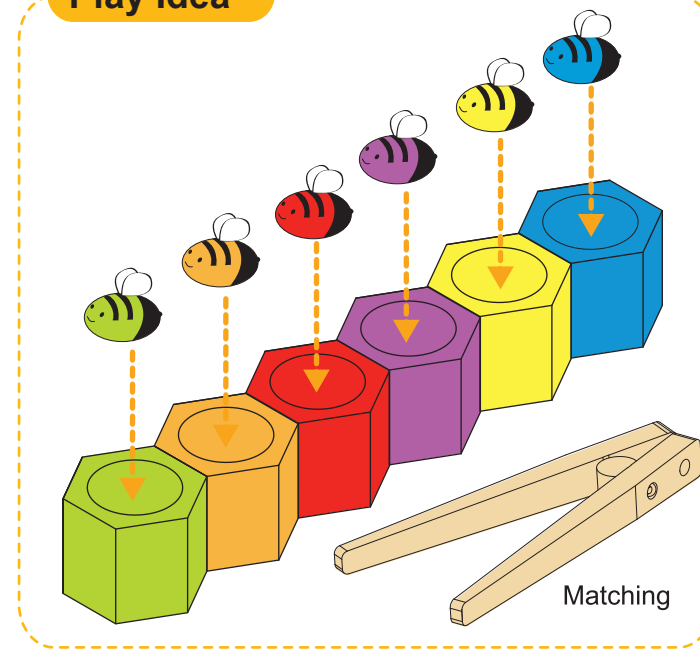

Play Idea

Patterns

4125  
Bee Hives

WARNING:  
CHOKING HAZARD-  
Small parts.  
Not for children under 3 years.

5170496

Bee Hives

Play Idea

Play Idea